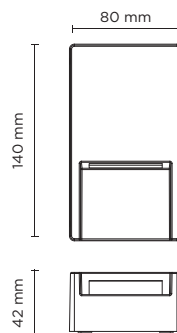

401607

SURF MINI RECTANGULAR

Rectangular wall surface-mounted luminaire for outdoor installation on a wall, no recess needed. Phospho-chromatised and polyester powder coated die-cast copper-free aluminium body, tempered safety glass, moulded silicone gasket and stainless steel screws. Built-in LED driver 220-240V 50-60Hz, with 6 mid-power CREE XH-G LED. IP65 rating.

light source	light beam options	lumen output (lm)	lumin. efficacy (lm/w)
3000°K warm-white			
mid power led	 floor washer 180°	350	87.50

Finish color options:

 Textured Grey RAL 9006	 Anthracite Grey RAL 7016	 Matt Black (on request)
---	---	--

Technical features

Technical data

Wattage	4 WATT
IP Rating	IP65
IK Rating	IK08
Material	High corrosion resistance die-cast copper-free aluminum body and frame.
Coating	Polyester powder coating with phosphochromating pre-finish
Light source	NR. 6 x CREE XH-G LED
Screws	Stainless steel
Transformer	Electronic power supply 220/240V 50/60Hz built-in
Gasket	Silicone rubber
Glass	Tempered
Rubber grommet	M12 Rutaseal® in EPDM
Gross weight	0,60 Kg